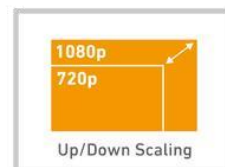

#### 【Support up to 4:4:4 10-bit RGB and YUV】

色深度 最大4:4:4 10ビット RGB および YUV をサポートします。  
わずかな色の変化を伴う画像のさまざまな状態を表示に役立ちます。

#### 【Hardware Scaling, De-Interlacing, and Color Space Conversion】

Host Interface	PCIe Gen2 x 4
Audio Interface	HDMI embedded PCM
Audio Format	Embedded HDMI, PCM
Audio Sampling Rate	32/44.1/48KHz
Connector Type	HDMI Type A
Input Interface	HDMI*2 (HDMI 1.4a)
Video Format	YUV444: IYU2, AYUV, V410, Y410
	YUV422: YUY2, YUYV, UYVY, V210, Y210
	YUV420: I420, NV12, YV12
	RGB: RGB565, RGB555, RGB24, RGB32, ARGB
Color Depth	8 bit/10bit
Channel No.	2 channels
Max. Input Resolution	4096 x 2160 @ 30fps (by pass)
Max. Recording Resolution	2-CH 4096x2160 30fps (by pass)
Encoding Mode	Software Encoding
Multi-Card Support	Yes
Supported OS	Windows 7, 8.1, 10 (32/64-Bit)
	Linux Kernel 2.6.14 and above (32/64-bit)

Color Space Conversion

De-interlacing

Up/Down Scaling

Form Factor	PCIe Low Profile
Dimension (L x W)	180 x 68.78 mm
Power Consumption	16W
Operating Temperature	0°C ~ 60°C
Operating Humidity	5% - 80% Relative Humidity
Safety Certification	FCC / CE